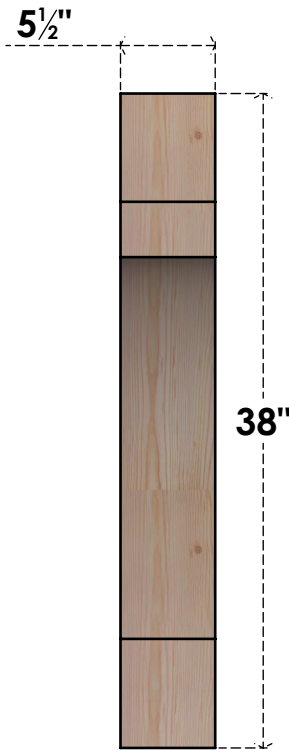

BRC06X30X38MRC00SDF

5 1/2"W X 30"D X 38"H MERCED SMOOTH BRACE, DOUGLAS FIR

SIDE

FRONT

EKENA MILLWORK
 2300 WEST MAIN ST.
 CLARKSVILLE, TX 75426
 TOLL FREE: 866-607-0453
 WWW.EKENAMILLWORK.COM

NOTES

1. INSTALLATION TO BE COMPLETED IN ACCORDANCE WITH MANUFACTURER'S SPECIFICATIONS.
2. DRAWING MAY NOT BE TO SCALE
3. THIS DRAWING IS INTENDED FOR DESIGN AND PLANNING PURPOSES ONLY.
4. ALL INFORMATION CONTAINED HEREIN WAS CURRENT AT THE TIME OF DEVELOPMENT BUT MUST BE REVIEWED AND APPROVED BY THE PRODUCT MANUFACTURER TO BE CONSIDERED ACCURATE.
5. PRODUCTS ARE NOT KILN DRIED. THIS ITEM IS UNIQUE AND WILL CONTAIN THE NATURAL VARIATIONS THAT THE WOOD SPECIES OFFERS. THIS MAY RESULT IN VARIATIONS UP TO 1/4"