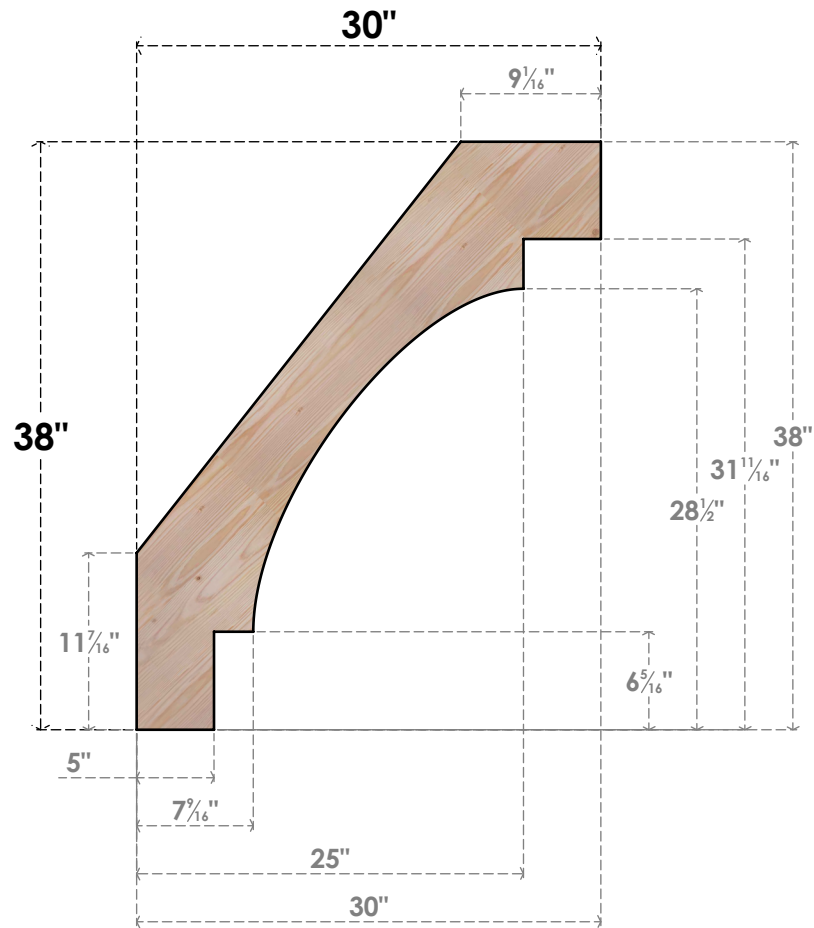

BRC06X30X38MRC00SDF

5 1/2"W X 30"D X 38"H MERCED SMOOTH BRACE, DOUGLAS FIR

SIDE

FRONT

EKENA MILLWORK
 2300 WEST MAIN ST.
 CLARKSVILLE, TX 75426
 TOLL FREE: 866-607-0453
 WWW.EKENAMILLWORK.COM

NOTES

1. INSTALLATION TO BE COMPLETED IN ACCORDANCE WITH MANUFACTURER'S SPECIFICATIONS.
2. DRAWING MAY NOT BE TO SCALE
3. THIS DRAWING IS INTENDED FOR DESIGN AND PLANNING PURPOSES ONLY.
4. ALL INFORMATION CONTAINED HEREIN WAS CURRENT AT THE TIME OF DEVELOPMENT BUT MUST BE REVIEWED AND APPROVED BY THE PRODUCT MANUFACTURER TO BE CONSIDERED ACCURATE.
5. PRODUCTS ARE NOT KILN DRIED. THIS ITEM IS UNIQUE AND WILL CONTAIN THE NATURAL VARIATIONS THAT THE WOOD SPECIES OFFERS. THIS MAY RESULT IN VARIATIONS UP TO 1/4"